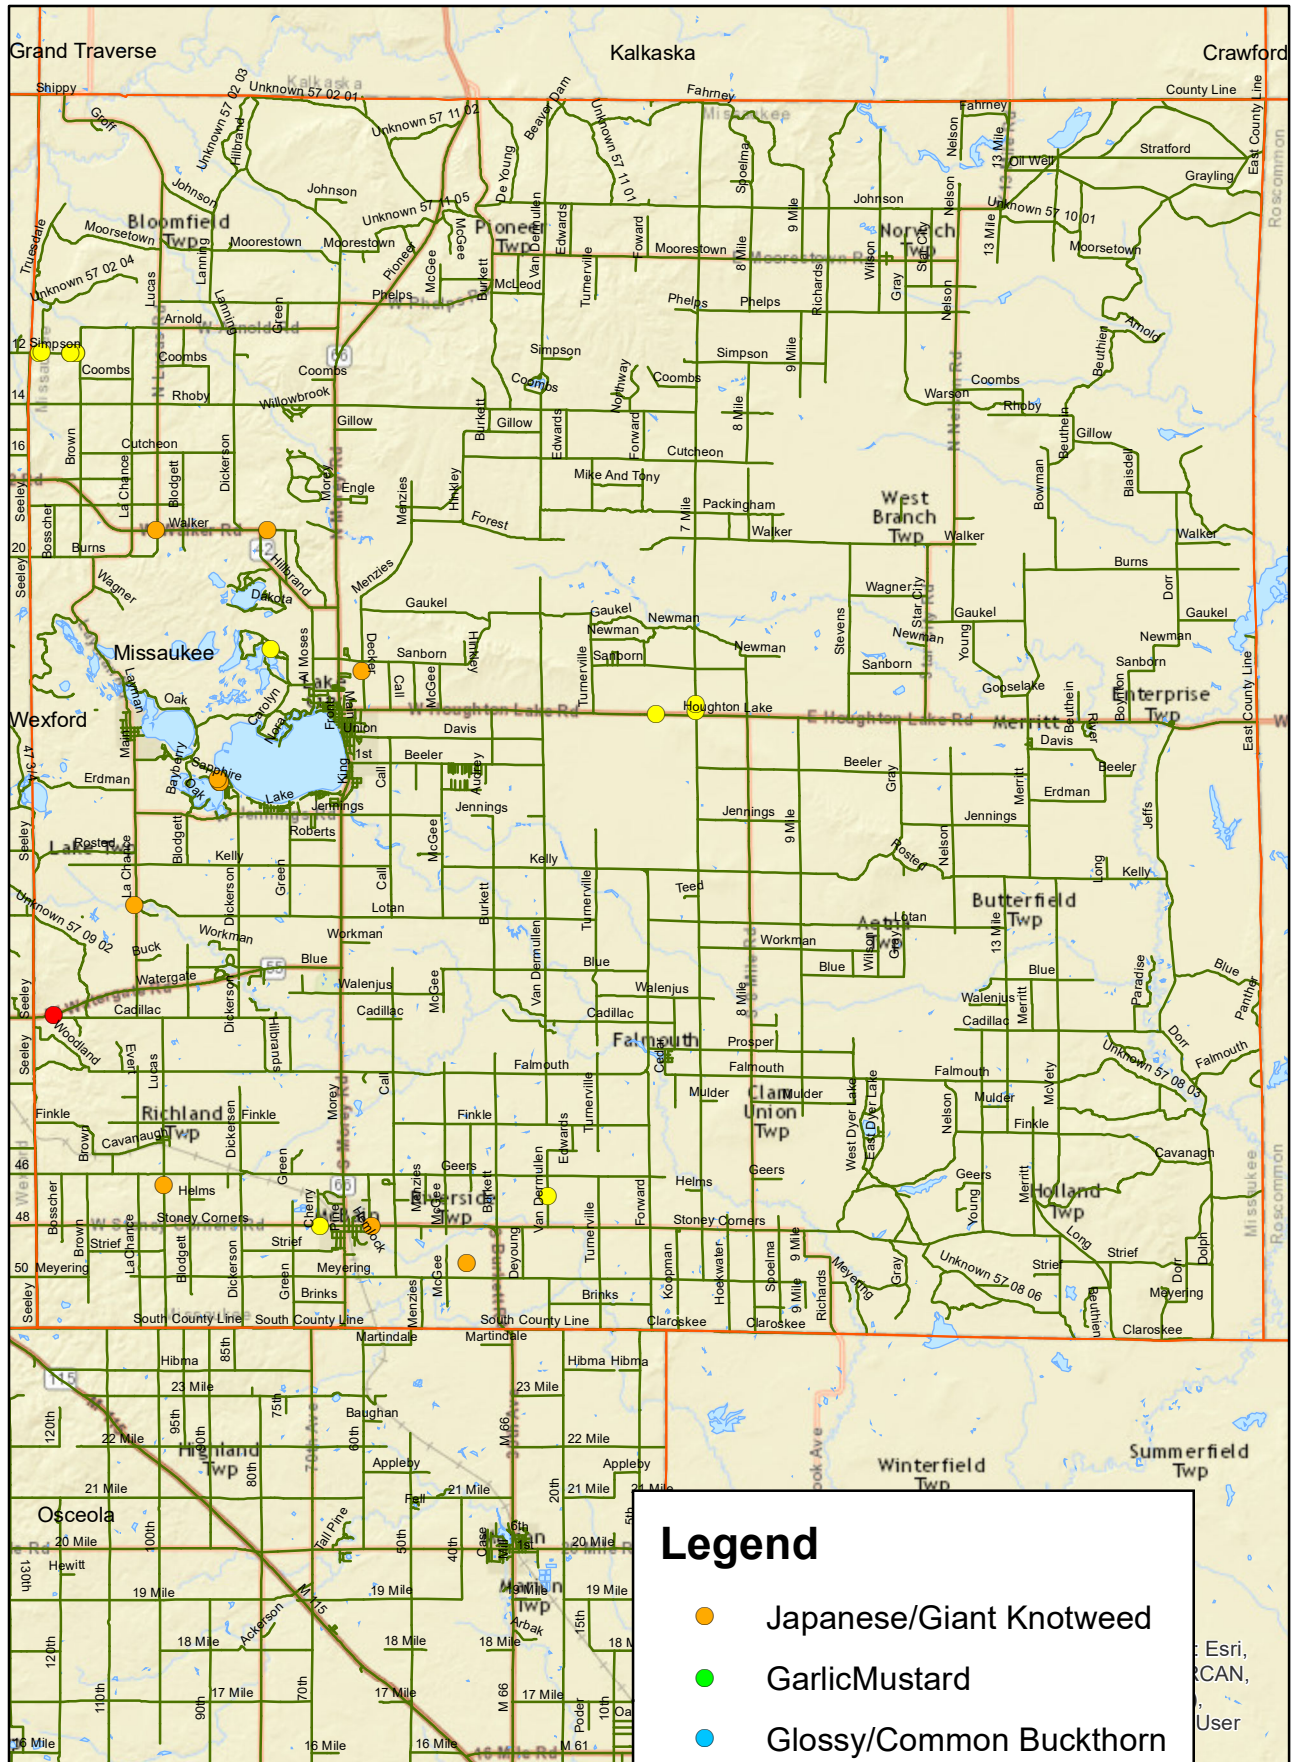

# Missaukee County High Priority Species Inventory

## Legend

- Japanese/Giant Knotweed
- Garlic Mustard
- Glossy/Common Buckthorn
- Oriental Bittersweet
- Phragmites

Esri, CAN, User