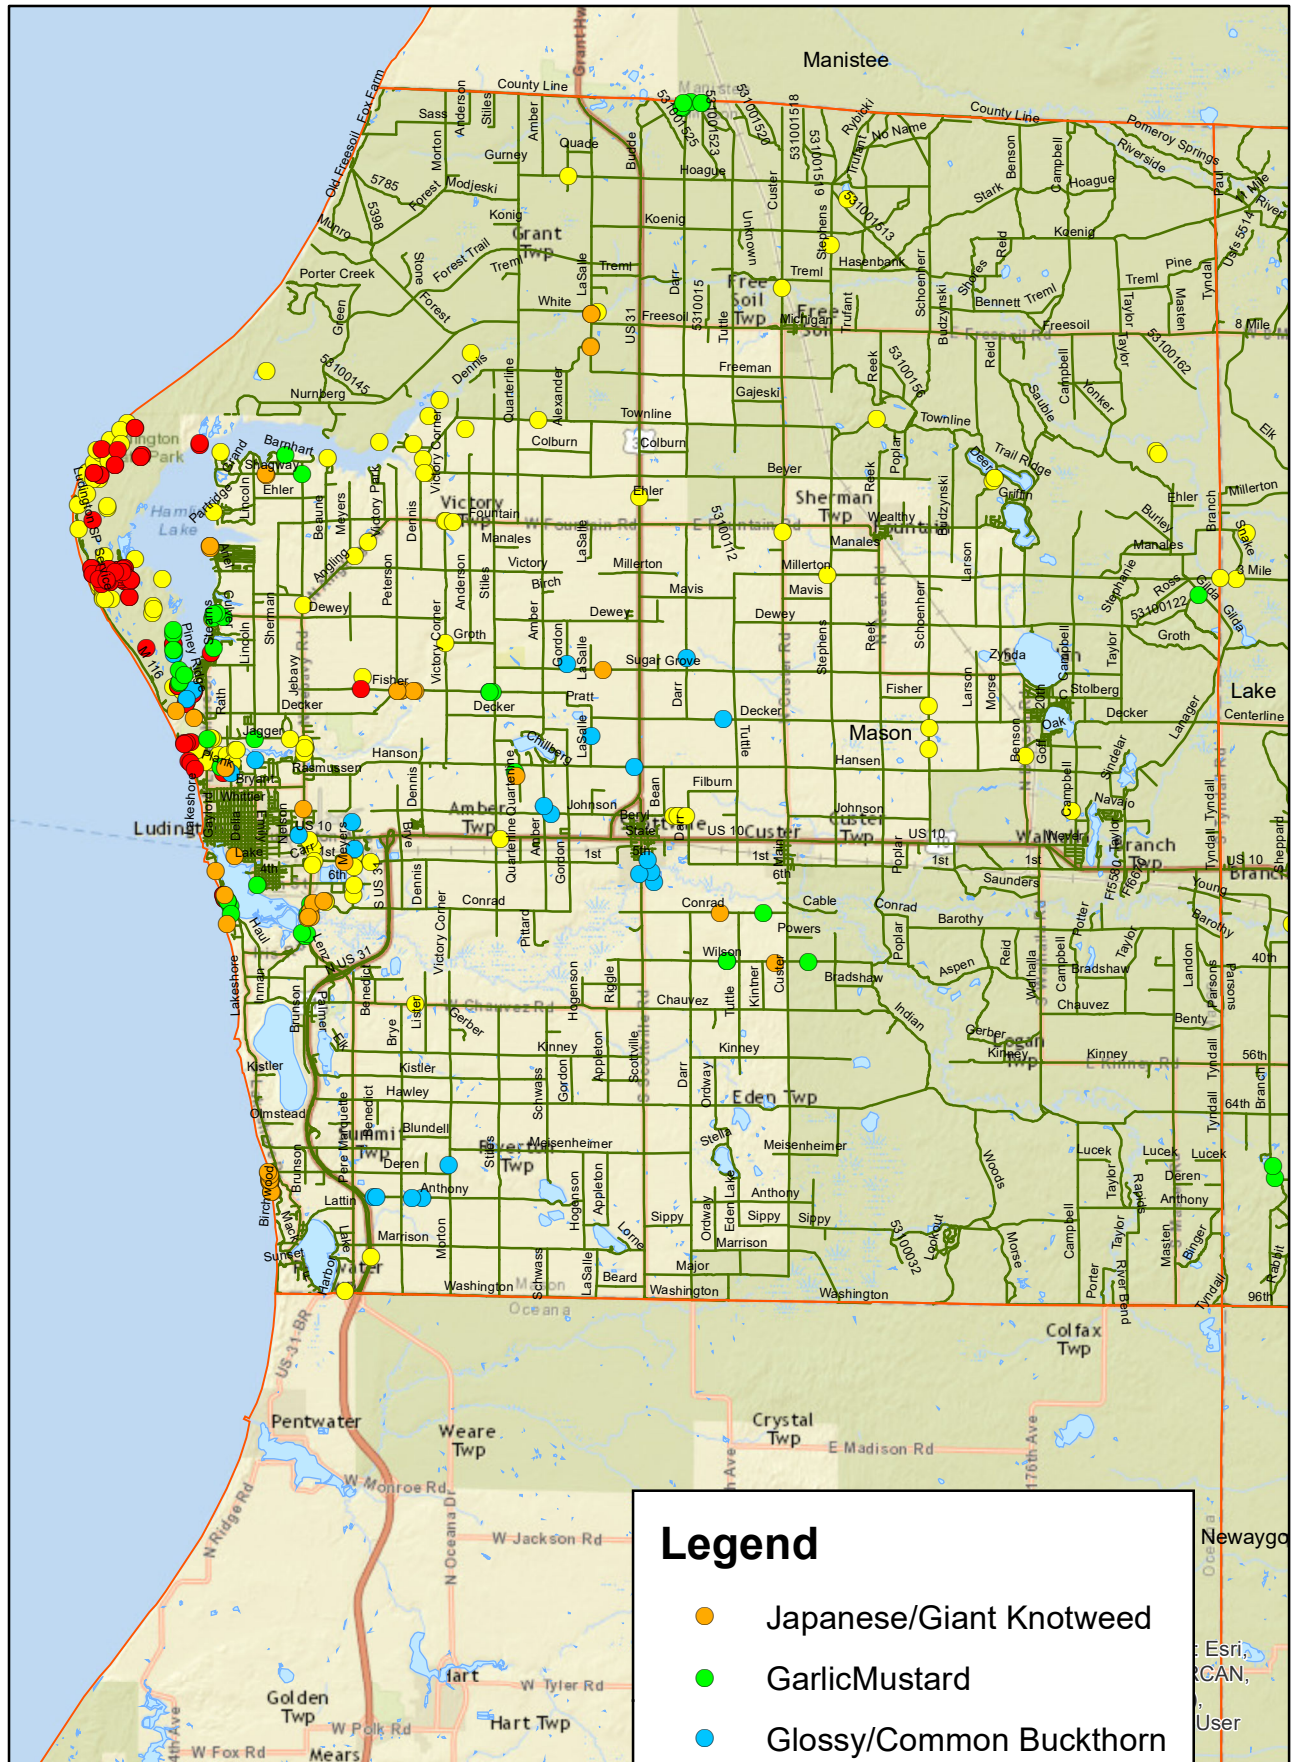

Mason County High Priority Species Inventory

0 3 6 12 Miles

Legend

- Japanese/Giant Knotweed
- Garlic Mustard
- Glossy/Common Buckthorn
- Oriental Bittersweet
- Phragmites